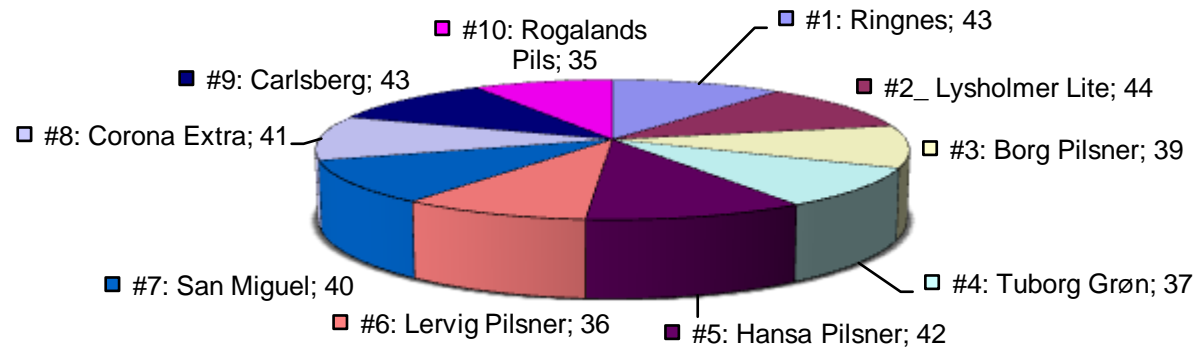

Atle's vurderinger

Bjarte's vurderinger

#1: Ringnes	#2: Lysholmer Lite	#3: Borg Pilsner	#4: Tuborg Grøn	#5: Hansa Pilsner
#6: Lervig Pilsner	#7: San Miguel	#8: Corona Extra	#9: Carlsberg	#10: Rogalands Pils

Edgar's vurderinger

#1: Ringnes	#2_ Lysholmer Lite	#3: Borg Pilsner	#4: Tuborg Grøn	#5: Hansa Pilsner
#6: Lervig Pilsner	#7: San Miguel	#8: Corona Extra	#9: Carlsberg	#10: Rogalands Pils

Kjetils' vurderinger

#1: Ringnes	#2_ Lysholmer Lite	#3: Borg Pilsner	#4: Tuborg Grøn	#5: Hansa Pilsner
#6: Lervig Pilsner	#7: San Miguel	#8: Corona Extra	#9: Carlsberg	#10: Rogalands Pils

Olav's vurderinger

#1: Ringnes

#2_ Lysholmer Lite

#3: Borg Pilsner

#4: Tuborg Grøn

#5: Hansa Pilsner

#6: Lervig Pilsner

#7: San Miguel

#8: Corona Extra

#9: Carlsberg

#10: Rogalands Pils