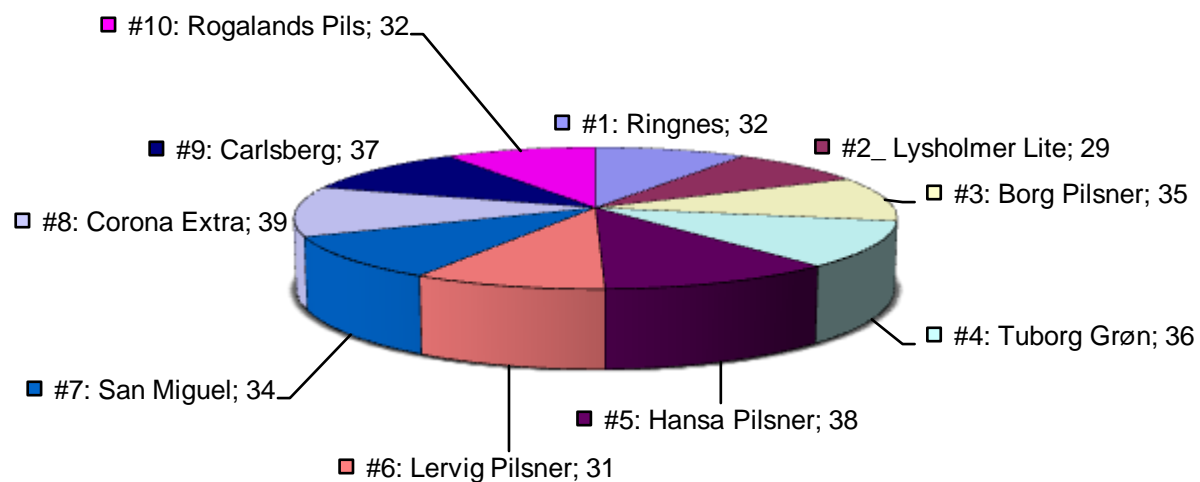

#1: Ringnes	#2_ Lysholmer Lite	#3: Borg Pilsner	#4: Tuborg Grøn	#5: Hansa Pilsner
#6: Lervig Pilsner	#7: San Miguel	#8: Corona Extra	#9: Carlsberg	#10: Rogalands Pils

Olav's vurderinger

#1: Ringnes

#2_ Lysholmer Lite

#3: Borg Pilsner

#4: Tuborg Grøn

#5: Hansa Pilsner

#6: Lervig Pilsner

#7: San Miguel

#8: Corona Extra

#9: Carlsberg

#10: Rogalands Pils

Kim's vurderinger

#1: Ringnes	#2_ Lysholmer Lite	#3: Borg Pilsner	#4: Tuborg Grøn	#5: Hansa Pilsner
#6: Lervig Pilsner	#7: San Miguel	#8: Corona Extra	#9: Carlsberg	#10: Rogalands Pils

Leif Egils's vurderinger