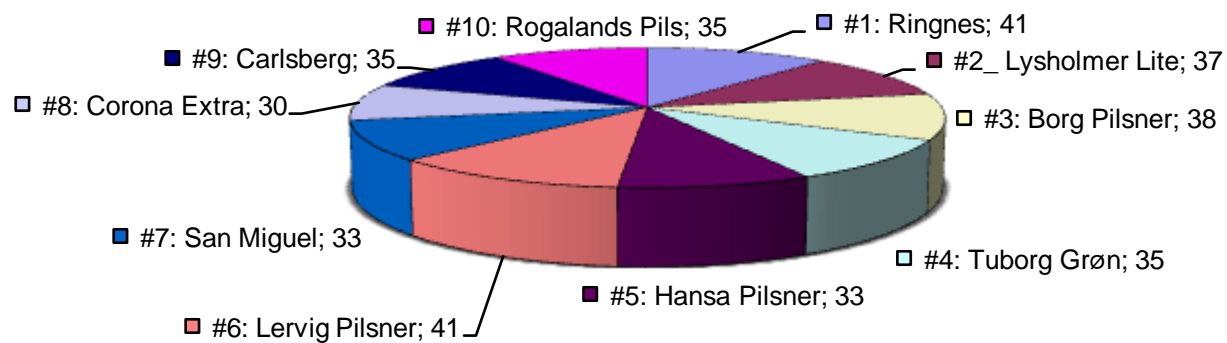

Kim's vurderinger

#1: Ringnes	#2_ Lysholmer Lite	#3: Borg Pilsner	#4: Tuborg Grøn	#5: Hansa Pilsner
#6: Lervig Pilsner	#7: San Miguel	#8: Corona Extra	#9: Carlsberg	#10: Rogalands Pils