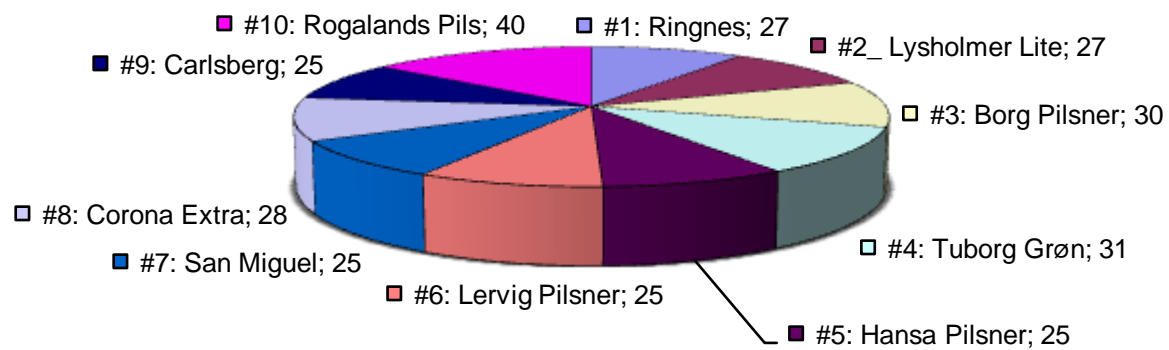

Atle's vurderinger

Bjarte's vurderinger

#1: Ringnes	#2: Lysholmer Lite	#3: Borg Pilsner	#4: Tuborg Grøn	#5: Hansa Pilsner
#6: Lervig Pilsner	#7: San Miguel	#8: Corona Extra	#9: Carlsberg	#10: Rogalands Pils

Edgar's vurderinger

#1: Ringnes	#2_ Lysholmer Lite	#3: Borg Pilsner	#4: Tuborg Grøn	#5: Hansa Pilsner
#6: Lervig Pilsner	#7: San Miguel	#8: Corona Extra	#9: Carlsberg	#10: Rogalands Pils

Kjetils' vurderinger

#1: Ringnes	#2_ Lysholmer Lite	#3: Borg Pilsner	#4: Tuborg Grøn	#5: Hansa Pilsner
#6: Lervig Pilsner	#7: San Miguel	#8: Corona Extra	#9: Carlsberg	#10: Rogalands Pils

Olav's vurderinger

#1: Ringnes

#2_ Lysholmer Lite

#3: Borg Pilsner

#4: Tuborg Grøn

#5: Hansa Pilsner

#6: Lervig Pilsner

#7: San Miguel

#8: Corona Extra

#9: Carlsberg

#10: Rogalands Pils