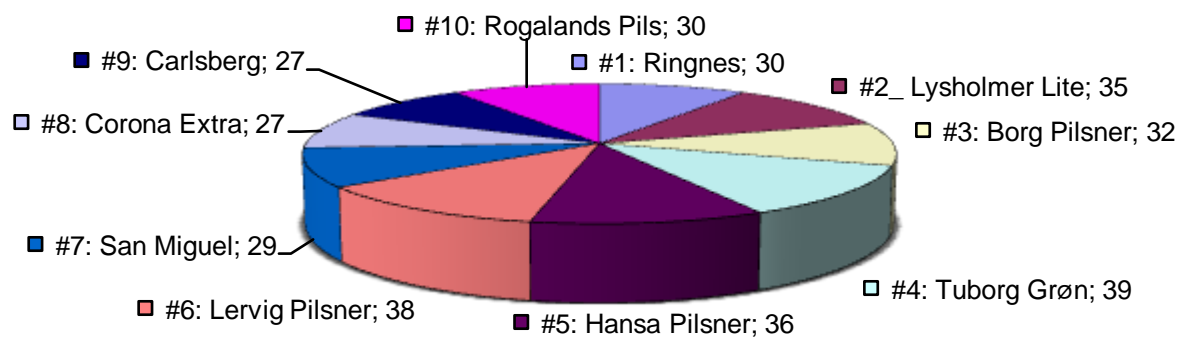

Atle's vurderinger

Bjarte's vurderinger

#1: Ringnes	#2: Lysholmer Lite	#3: Borg Pilsner	#4: Tuborg Grøn	#5: Hansa Pilsner
#6: Lervig Pilsner	#7: San Miguel	#8: Corona Extra	#9: Carlsberg	#10: Rogalands Pils

Edgar's vurderinger

#1: Ringnes	#2_ Lysholmer Lite	#3: Borg Pilsner	#4: Tuborg Grøn	#5: Hansa Pilsner
#6: Lervig Pilsner	#7: San Miguel	#8: Corona Extra	#9: Carlsberg	#10: Rogalands Pils

Kjetils' vurderinger

#1: Ringnes	#2_ Lysholmer Lite	#3: Borg Pilsner	#4: Tuborg Grøn	#5: Hansa Pilsner
#6: Lervig Pilsner	#7: San Miguel	#8: Corona Extra	#9: Carlsberg	#10: Rogalands Pils

Olav's vurderinger

#1: Ringnes

#2_ Lysholmer Lite

#3: Borg Pilsner

#4: Tuborg Grøn

#5: Hansa Pilsner

#6: Lervig Pilsner

#7: San Miguel

#8: Corona Extra

#9: Carlsberg

#10: Rogalands Pils