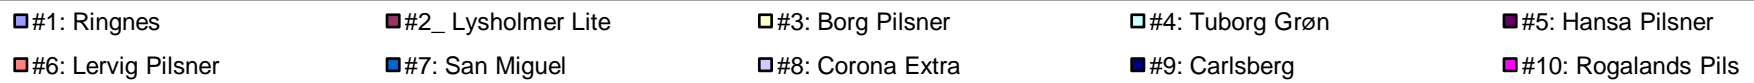

Atle's vurderinger

Bjarte's vurderinger

#1: Ringnes	#2: Lysholmer Lite	#3: Borg Pilsner	#4: Tuborg Grøn	#5: Hansa Pilsner
#6: Lervig Pilsner	#7: San Miguel	#8: Corona Extra	#9: Carlsberg	#10: Rogalands Pils