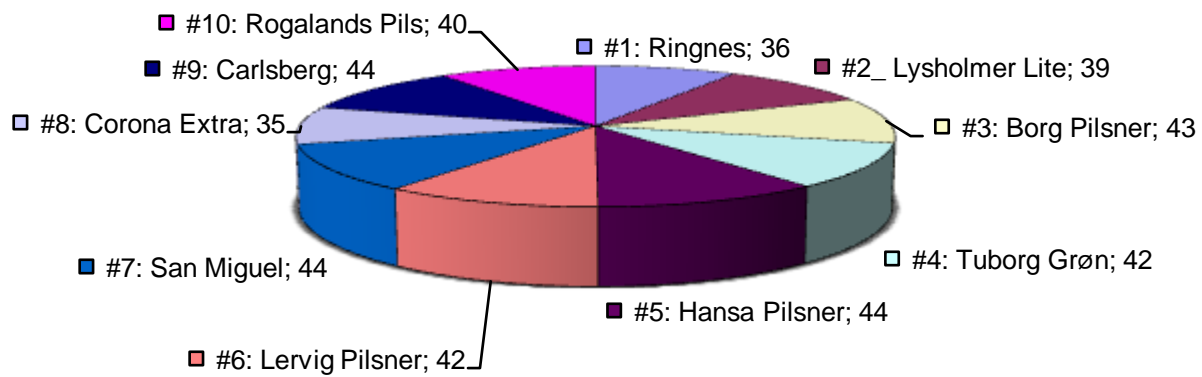

Atle's vurderinger

Bjarte's vurderinger

#1: Ringnes	#2: Lysholmer Lite	#3: Borg Pilsner	#4: Tuborg Grøn	#5: Hansa Pilsner
#6: Lervig Pilsner	#7: San Miguel	#8: Corona Extra	#9: Carlsberg	#10: Rogalands Pils

Edgar's vurderinger

#1: Ringnes	#2_ Lysholmer Lite	#3: Borg Pilsner	#4: Tuborg Grøn	#5: Hansa Pilsner
#6: Lervig Pilsner	#7: San Miguel	#8: Corona Extra	#9: Carlsberg	#10: Rogalands Pils

Kjetils' vurderinger

#1: Ringnes	#2_ Lysholmer Lite	#3: Borg Pilsner	#4: Tuborg Grøn	#5: Hansa Pilsner
#6: Lervig Pilsner	#7: San Miguel	#8: Corona Extra	#9: Carlsberg	#10: Rogalands Pils

Olav's vurderinger

#1: Ringnes	#2_ Lysholmer Lite	#3: Borg Pilsner	#4: Tuborg Grøn	#5: Hansa Pilsner
#6: Lervig Pilsner	#7: San Miguel	#8: Corona Extra	#9: Carlsberg	#10: Rogalands Pils

#1: Ringnes	#2: Lysholmer Lite	#3: Borg Pilsner	#4: Tuborg Grøn	#5: Hansa Pilsner
#6: Lervig Pilsner	#7: San Miguel	#8: Corona Extra	#9: Carlsberg	#10: Rogalands Pils

Petter's vurderinger

#1: Ringnes	#2_ Lysholmer Lite	#3: Borg Pilsner	#4: Tuborg Grøn	#5: Hansa Pilsner
#6: Lervig Pilsner	#7: San Miguel	#8: Corona Extra	#9: Carlsberg	#10: Rogalands Pils