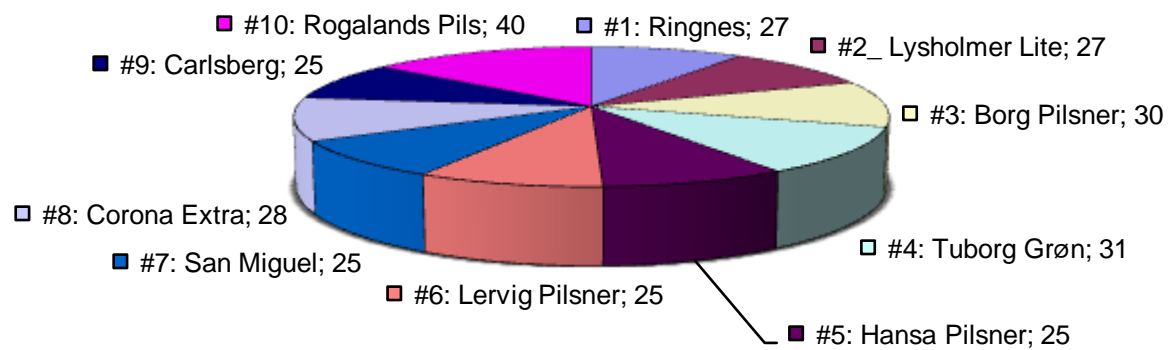

Atle's vurderinger

Bjarte's vurderinger

#1: Ringnes	#2: Lysholmer Lite	#3: Borg Pilsner	#4: Tuborg Grøn	#5: Hansa Pilsner
#6: Lervig Pilsner	#7: San Miguel	#8: Corona Extra	#9: Carlsberg	#10: Rogalands Pils

Edgar's vurderinger

#1: Ringnes	#2_ Lysholmer Lite	#3: Borg Pilsner	#4: Tuborg Grøn	#5: Hansa Pilsner
#6: Lervig Pilsner	#7: San Miguel	#8: Corona Extra	#9: Carlsberg	#10: Rogalands Pils

Kjetils' vurderinger

#1: Ringnes	#2_ Lysholmer Lite	#3: Borg Pilsner	#4: Tuborg Grøn	#5: Hansa Pilsner
#6: Lervig Pilsner	#7: San Miguel	#8: Corona Extra	#9: Carlsberg	#10: Rogalands Pils

Olav's vurderinger

#1: Ringnes	#2_ Lysholmer Lite	#3: Borg Pilsner	#4: Tuborg Grøn	#5: Hansa Pilsner
#6: Lervig Pilsner	#7: San Miguel	#8: Corona Extra	#9: Carlsberg	#10: Rogalands Pils