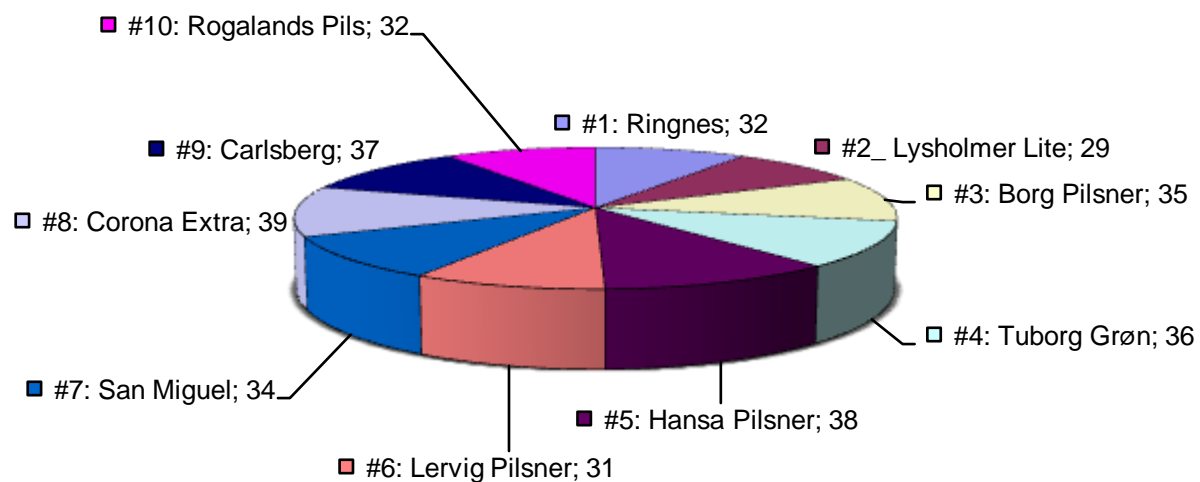

#1: Ringnes	#2_ Lysholmer Lite	#3: Borg Pilsner	#4: Tuborg Grøn	#5: Hansa Pilsner
#6: Lervig Pilsner	#7: San Miguel	#8: Corona Extra	#9: Carlsberg	#10: Rogalands Pils

Olav's vurderinger

#1: Ringnes	#2_ Lysholmer Lite	#3: Borg Pilsner	#4: Tuborg Grøn	#5: Hansa Pilsner
#6: Lervig Pilsner	#7: San Miguel	#8: Corona Extra	#9: Carlsberg	#10: Rogalands Pils

Kim's vurderinger

#1: Ringnes	#2_ Lysholmer Lite	#3: Borg Pilsner	#4: Tuborg Grøn	#5: Hansa Pilsner
#6: Lervig Pilsner	#7: San Miguel	#8: Corona Extra	#9: Carlsberg	#10: Rogalands Pils

Leif Egils's vurderinger