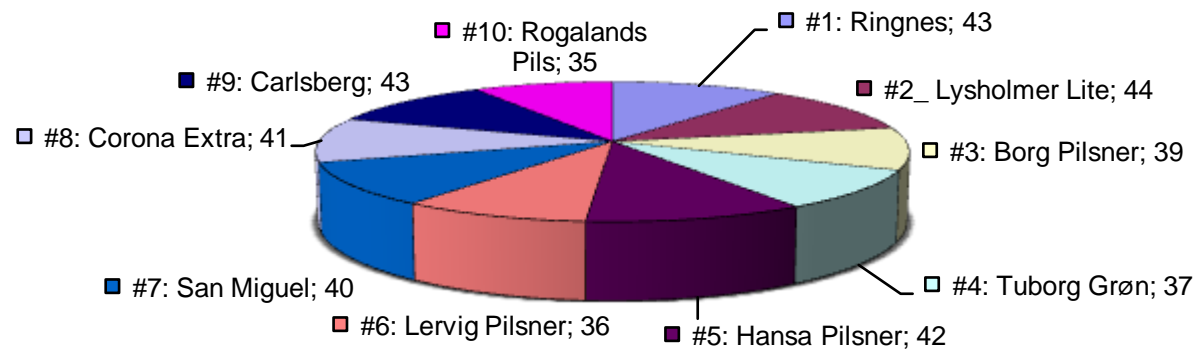

Atle's vurderinger

Bjarte's vurderinger

#1: Ringnes	#2: Lysholmer Lite	#3: Borg Pilsner	#4: Tuborg Grøn	#5: Hansa Pilsner
#6: Lervig Pilsner	#7: San Miguel	#8: Corona Extra	#9: Carlsberg	#10: Rogalands Pils

Edgar's vurderinger

#1: Ringnes	#2_ Lysholmer Lite	#3: Borg Pilsner	#4: Tuborg Grøn	#5: Hansa Pilsner
#6: Lervig Pilsner	#7: San Miguel	#8: Corona Extra	#9: Carlsberg	#10: Rogalands Pils

Kjetils' vurderinger

#1: Ringnes	#2_ Lysholmer Lite	#3: Borg Pilsner	#4: Tuborg Grøn	#5: Hansa Pilsner
#6: Lervig Pilsner	#7: San Miguel	#8: Corona Extra	#9: Carlsberg	#10: Rogalands Pils

Olav's vurderinger

#1: Ringnes	#2_ Lysholmer Lite	#3: Borg Pilsner	#4: Tuborg Grøn	#5: Hansa Pilsner
#6: Lervig Pilsner	#7: San Miguel	#8: Corona Extra	#9: Carlsberg	#10: Rogalands Pils

#1: Ringnes	#2: Lysholmer Lite	#3: Borg Pilsner	#4: Tuborg Grøn	#5: Hansa Pilsner
#6: Lervig Pilsner	#7: San Miguel	#8: Corona Extra	#9: Carlsberg	#10: Rogalands Pils

Petter's vurderinger

#1: Ringnes	#2_ Lysholmer Lite	#3: Borg Pilsner	#4: Tuborg Grøn	#5: Hansa Pilsner
#6: Lervig Pilsner	#7: San Miguel	#8: Corona Extra	#9: Carlsberg	#10: Rogalands Pils