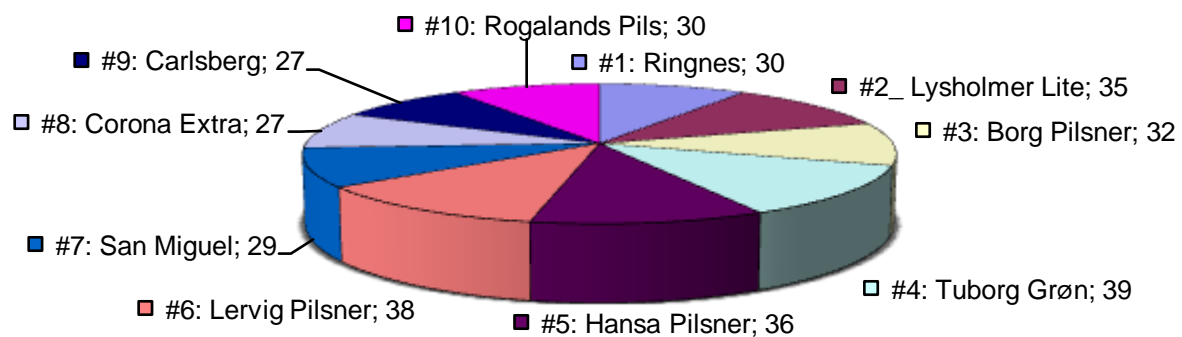

Atle's vurderinger

Bjarte's vurderinger

#1: Ringnes	#2: Lysholmer Lite	#3: Borg Pilsner	#4: Tuborg Grøn	#5: Hansa Pilsner
#6: Lervig Pilsner	#7: San Miguel	#8: Corona Extra	#9: Carlsberg	#10: Rogalands Pils

Edgar's vurderinger

#1: Ringnes	#2_ Lysholmer Lite	#3: Borg Pilsner	#4: Tuborg Grøn	#5: Hansa Pilsner
#6: Lervig Pilsner	#7: San Miguel	#8: Corona Extra	#9: Carlsberg	#10: Rogalands Pils

Kjetils' vurderinger

#1: Ringnes	#2_ Lysholmer Lite	#3: Borg Pilsner	#4: Tuborg Grøn	#5: Hansa Pilsner
#6: Lervig Pilsner	#7: San Miguel	#8: Corona Extra	#9: Carlsberg	#10: Rogalands Pils

Olav's vurderinger

#1: Ringnes	#2_ Lysholmer Lite	#3: Borg Pilsner	#4: Tuborg Grøn	#5: Hansa Pilsner
#6: Lervig Pilsner	#7: San Miguel	#8: Corona Extra	#9: Carlsberg	#10: Rogalands Pils

#1: Ringnes	#2: Lysholmer Lite	#3: Borg Pilsner	#4: Tuborg Grøn	#5: Hansa Pilsner
#6: Lervig Pilsner	#7: San Miguel	#8: Corona Extra	#9: Carlsberg	#10: Rogalands Pils

Petter's vurderinger

#1: Ringnes	#2_ Lysholmer Lite	#3: Borg Pilsner	#4: Tuborg Grøn	#5: Hansa Pilsner
#6: Lervig Pilsner	#7: San Miguel	#8: Corona Extra	#9: Carlsberg	#10: Rogalands Pils