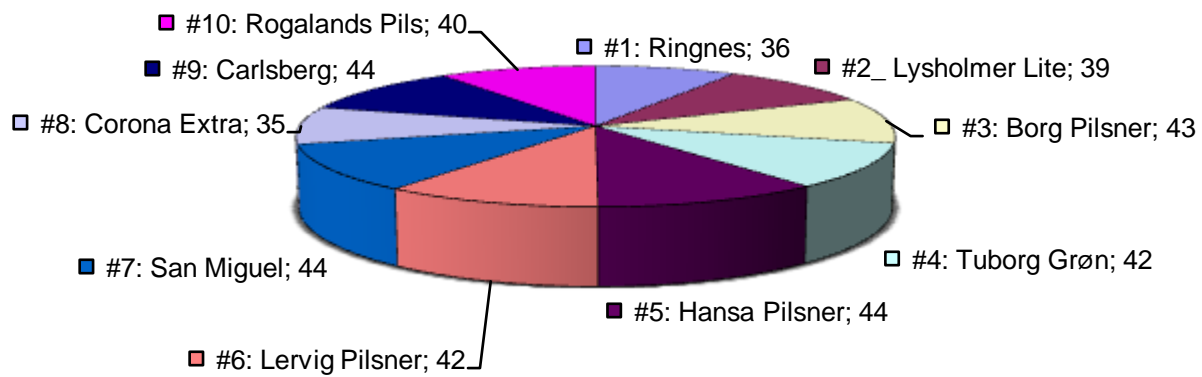

Atle's vurderinger

Bjarte's vurderinger

#1: Ringnes	#2: Lysholmer Lite	#3: Borg Pilsner	#4: Tuborg Grøn	#5: Hansa Pilsner
#6: Lervig Pilsner	#7: San Miguel	#8: Corona Extra	#9: Carlsberg	#10: Rogalands Pils

Edgar's vurderinger

#1: Ringnes	#2_ Lysholmer Lite	#3: Borg Pilsner	#4: Tuborg Grøn	#5: Hansa Pilsner
#6: Lervig Pilsner	#7: San Miguel	#8: Corona Extra	#9: Carlsberg	#10: Rogalands Pils

Kjetils' vurderinger

#1: Ringnes	#2_ Lysholmer Lite	#3: Borg Pilsner	#4: Tuborg Grøn	#5: Hansa Pilsner
#6: Lervig Pilsner	#7: San Miguel	#8: Corona Extra	#9: Carlsberg	#10: Rogalands Pils

Olav's vurderinger

#1: Ringnes

#2_ Lysholmer Lite

#3: Borg Pilsner

#4: Tuborg Grøn

#5: Hansa Pilsner

#6: Lervig Pilsner

#7: San Miguel

#8: Corona Extra

#9: Carlsberg

#10: Rogalands Pils