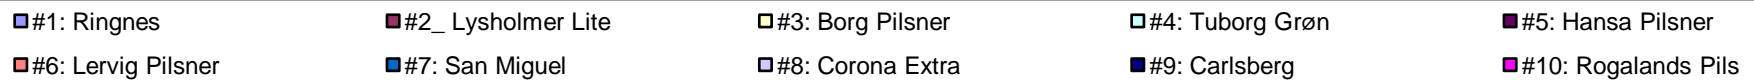

Atle's vurderinger

Bjarte's vurderinger

#1: Ringnes	#2: Lysholmer Lite	#3: Borg Pilsner	#4: Tuborg Grøn	#5: Hansa Pilsner
#6: Lervig Pilsner	#7: San Miguel	#8: Corona Extra	#9: Carlsberg	#10: Rogalands Pils